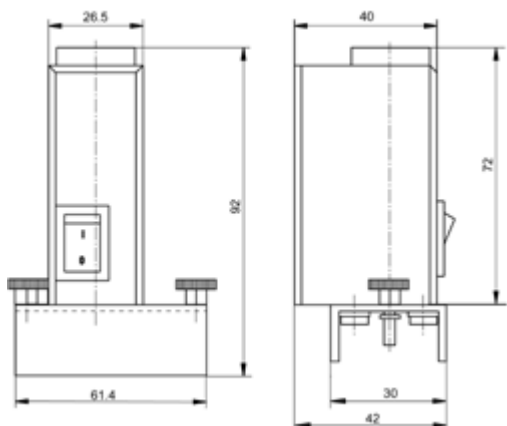

LA

Dimensional Drawings

Laser Alignment Aid LA 78