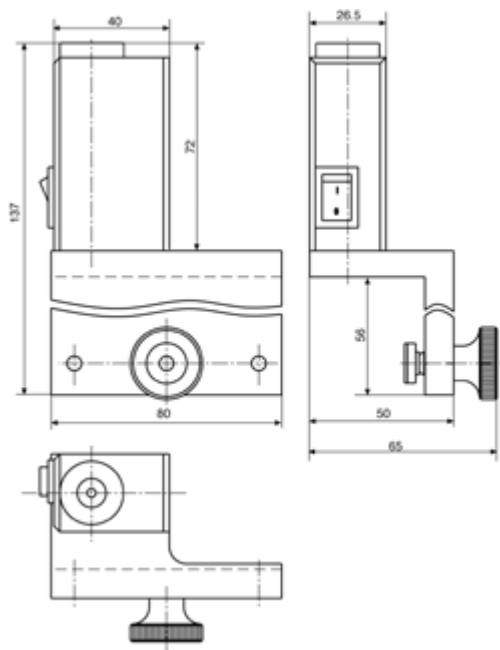

LA Function

CAUTION: Never look directly into the laser beam. Please inform others of this as well!

LA Type	Application
LA 78	Place against the front of the optics module and attach using knurled-head screws
LA 78A	Place onto the front of the device and lock into position by giving it a 1/4 turn
LA 78D	Place onto the front screen and lock into position by giving it a 1/4 turn
LA 78C/R	Place guide pins laterally into the T-slot in the housing; lock into position by giving the knurled-head screw a 1/4 turn
LA 78C/R UDC	Place guide pins laterally into the T-slot in the sensor housing; lock into position by swivelling the lever 90°

To replace the batteries: Loosen the two screws at the base of the housing, open the housing, exchange the batteries, and close the housing. (Replacement batteries: 2 x 1.5 V micro).

LA

Dimensional Drawings

Laser Alignment Aid LA 78

Laser Alignment Aid LA 78A

Laser Alignment Aid LA 78D

Laser Alignment Aid LA 78C/R

Laser Alignment Aid LA 78C/R UDC