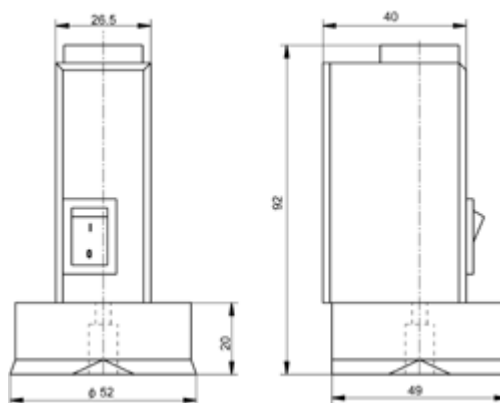

Laser Alignment Aid LA 78A