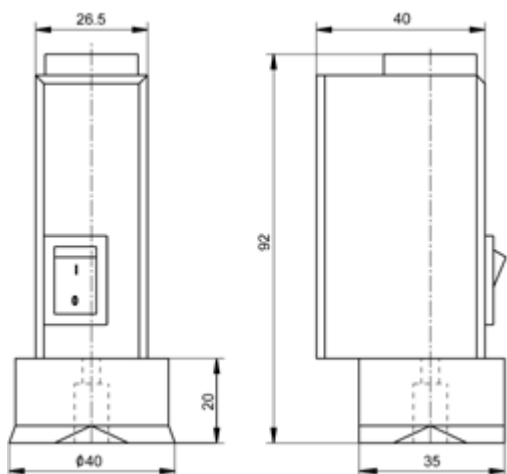

Laser Alignment Aid LA 78D