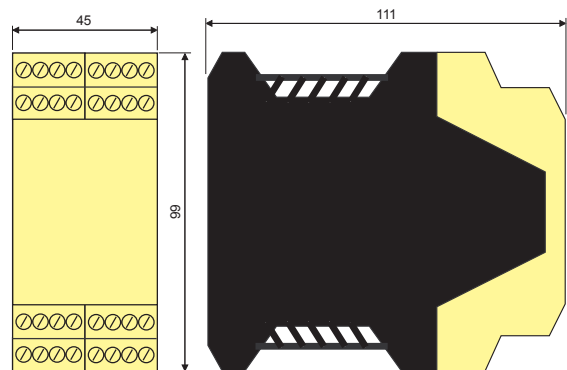

cat.4

DIMENSIONS

advice

This module can control up to 30 safety switches with an external supply