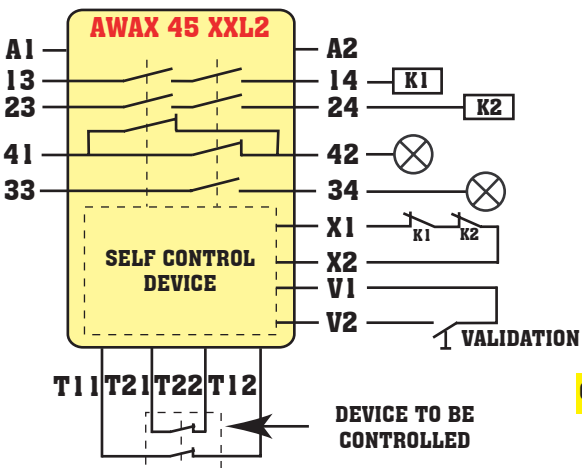

8A/250Vac
8A/50Vdc

CATEGORY 4

DLC SYSTEM

standards and safety categories

AWAX45XXL2 : category 4 according to EN 954-1 EN 292, EN 418, EN 1088, EN 60204-1

PLUG-IN TERMINALS

MULTI-FUNCTION

wiring diagram

cat.4

DIMENSIONS

advice

This module can control up to 30 safety switches with an external supply