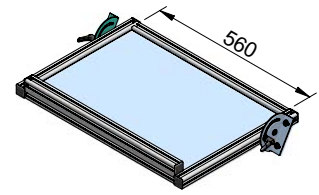

assembly trolleys - 620 series
overview

50lt container

25lt container

adjustable shelf with tilt brackets
frame - 30x30 and 30x60 profile
board - 8mm melamine board

model 620-1

one adjustable shelf
max. load: 25kg/shelf

model 620-2

two adjustable shelves
max. load: 25kg/shelf

model 620-3

three adjustable shelves
max. load: 25kg/shelf