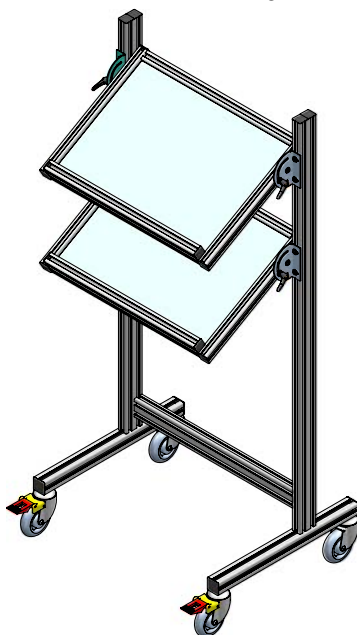

assembly trolleys - 620 series
overview

50lt container

25lt container

adjustable shelf with tilt brackets
frame - 30x30 and 30x60 profile
board - 8mm melamine board

model 620-1

one adjustable shelf
max. load: 25kg/shelf

model 620-2

two adjustable shelves
max. load: 25kg/shelf

model 620-3

three adjustable shelves
max. load: 25kg/shelf