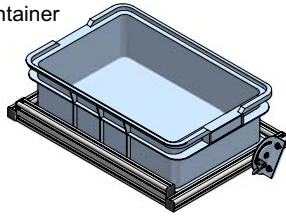

assembly trolleys - 620 series
overview

50lt container

25lt container

adjustable shelf with tilt brackets
frame - 30x30 and 30x60 profile
board - 8mm melamine board

model 620-1

one adjustable shelf
max. load: 25kg/shelf

model 620-2

two adjustable shelves
max. load: 25kg/shelf

model 620-3

three adjustable shelves
max. load: 25kg/shelf