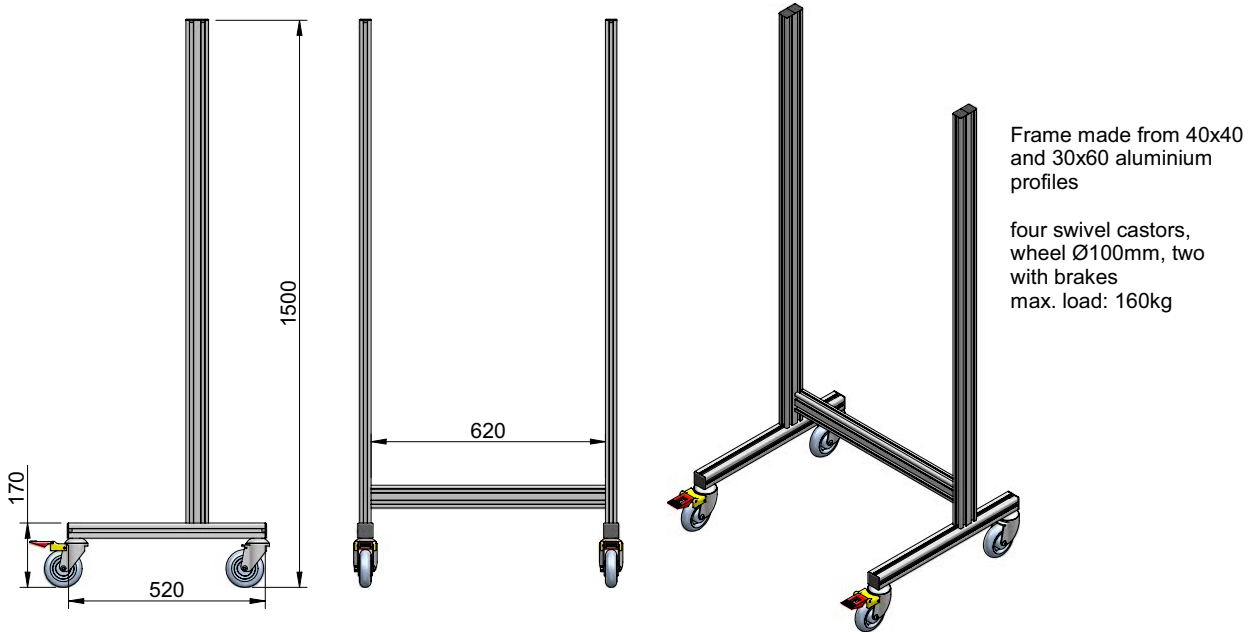

assembly trolleys - 620 series
overview

50lt container

25lt container

adjustable shelf with tilt brackets
frame - 30x30 and 30x60 profile
board - 8mm melamine board

model 620-1

one adjustable shelf
max. load: 25kg/shelf

model 620-2

two adjustable shelves
max. load: 25kg/shelf

model 620-3

three adjustable shelves
max. load: 25kg/shelf