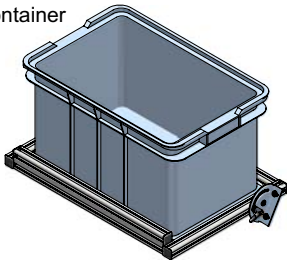

assembly trolleys - 620 series
overview

50lt container

25lt container

adjustable shelf with tilt brackets
frame - 30x30 and 30x60 profile
board - 8mm melamine board

model 620-1

one adjustable shelf
max. load: 25kg/shelf

model 620-2

two adjustable shelves
max. load: 25kg/shelf

model 620-3

three adjustable shelves
max. load: 25kg/shelf