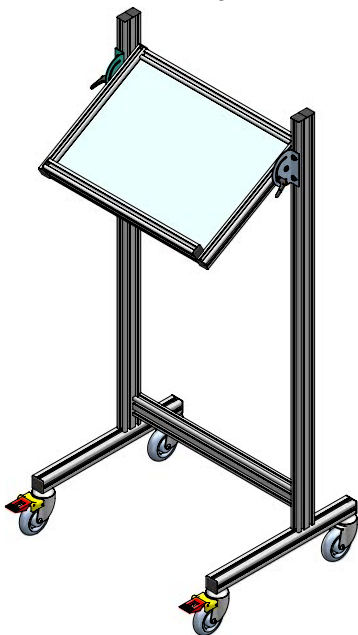

assembly trolleys - 620 series
overview

50lt container

25lt container

adjustable shelf with tilt brackets
frame - 30x30 and 30x60 profile
board - 8mm melamine board

model 620-1

one adjustable shelf
max. load: 25kg/shelf

model 620-2

two adjustable shelves
max. load: 25kg/shelf

model 620-3

three adjustable shelves
max. load: 25kg/shelf