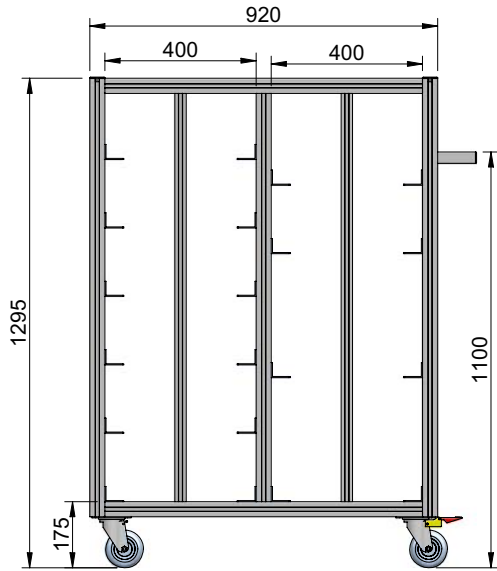

Transport trolley 920x620
with adjustable rails

Frame made from 40x40
aluminium profiles
rail - 40x50x3 angle

four swivel castors,
wheel \varnothing 100mm, two
with brakes
max. load: 320kg

model 920-62

with 10 adjustable rail pairs
max. load: 25kg/rail/pair