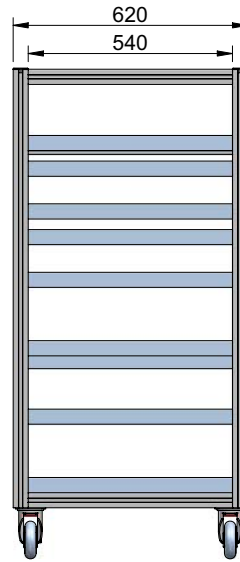

Transport trolley 920x620
with adjustable rails

Frame made from 40x40
aluminium profiles
rail - 40x50x3 angle

four swivel castors,
wheel \varnothing 100mm, two
with brakes
max. load: 320kg

model 920-62

with 10 adjustable rail pairs
max. load: 25kg/rail/pair