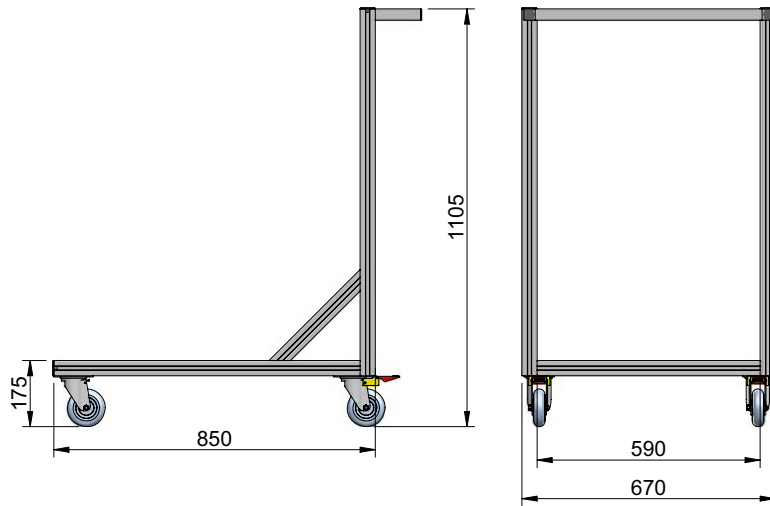

Transport trolley 850x670
to suit chep containers

Frame made from 40x40
aluminium profiles

four swivel castors,
wheel Ø100mm, two
with brakes
max. load: 320kg

model 850-67

max. load: 320kg