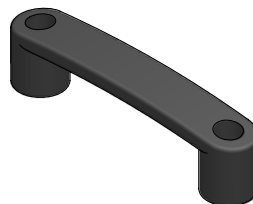

adjustable handles
D - handles

adjustable handle L52/M6x16
Part Number: 380.71

material: technopolymer

adjustable handle L72/M8x16
Part Number: 380.73

material: technopolymer

D - handle 110-6
Part Number: 382.16

material: technopolymer

D - handle 140-8
Part Number: 382.14

material: technopolymer

D - handle 105-4
Part Number: 382.12

material: stainless steel
suitable for solid panels