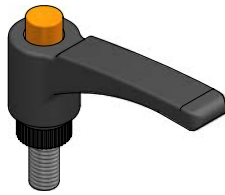

adjustable handles
D - handles

adjustable handle L52/M6x16
Part Number: 380.71

material: technopolymer

adjustable handle L72/M8x16
Part Number: 380.73

material: technopolymer

D - handle 110-6
Part Number: 382.16

material: technopolymer

D - handle 140-8
Part Number: 382.14

material: technopolymer

D - handle 105-4
Part Number: 382.12

material: stainless steel
suitable for solid panels