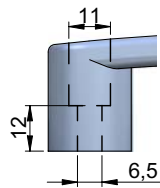

adjustable handles
D - handles

adjustable handle L52/M6x16
Part Number: 380.71

material: technopolymer

adjustable handle L72/M8x16
Part Number: 380.73

material: technopolymer

D - handle 110-6
Part Number: 382.16

material: technopolymer

D - handle 140-8
Part Number: 382.14

material: technopolymer

D - handle 105-4
Part Number: 382.12

material: stainless steel
suitable for solid panels