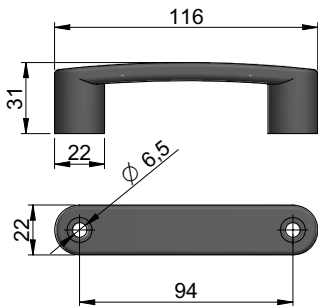

adjustable handles
D - handles

adjustable handle L52/M6x16
Part Number: 380.71

material: technopolymer

adjustable handle L72/M8x16
Part Number: 380.73

material: technopolymer

D - handle 110-6
Part Number: 382.16

material: technopolymer

D - handle 140-8
Part Number: 382.14

material: technopolymer

D - handle 105-4
Part Number: 382.12

material: stainless steel
suitable for solid panels