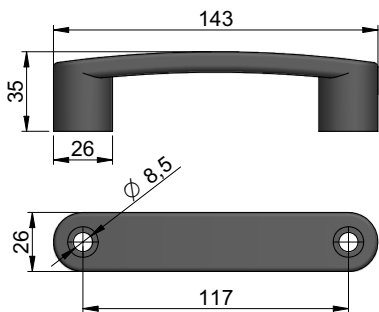

adjustable handles
D - handles

adjustable handle L52/M6x16
Part Number: 380.71

material: technopolymer

adjustable handle L72/M8x16
Part Number: 380.73

material: technopolymer

D - handle 110-6
Part Number: 382.16

material: technopolymer

D - handle 140-8
Part Number: 382.14

material: technopolymer

D - handle 105-4
Part Number: 382.12

material: stainless steel
suitable for solid panels