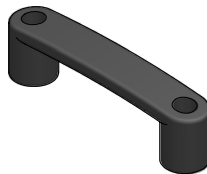

adjustable handles
D - handles

adjustable handle L52/M6x16
Part Number: 380.71

material: technopolymer

adjustable handle L72/M8x16
Part Number: 380.73

material: technopolymer

D - handle 110-6
Part Number: 382.16

material: technopolymer

D - handle 140-8
Part Number: 382.14

material: technopolymer

D - handle 105-4
Part Number: 382.12

material: stainless steel
suitable for solid panels