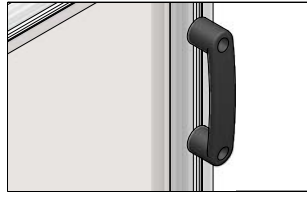

adjustable handles
D - handles

adjustable handle L52/M6x16
Part Number: 380.71

material: technopolymer

adjustable handle L72/M8x16
Part Number: 380.73

material: technopolymer

D - handle 110-6
Part Number: 382.16

material: technopolymer

D - handle 140-8
Part Number: 382.14

material: technopolymer

D - handle 105-4
Part Number: 382.12

material: stainless steel
suitable for solid panels