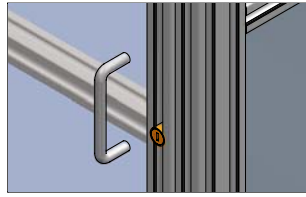

adjustable handles
D - handles

adjustable handle L52/M6x16
Part Number: 380.71

material: technopolymer

adjustable handle L72/M8x16
Part Number: 380.73

material: technopolymer

D - handle 110-6
Part Number: 382.16

material: technopolymer

D - handle 140-8
Part Number: 382.14

material: technopolymer

D - handle 105-4
Part Number: 382.12

material: stainless steel
suitable for solid panels