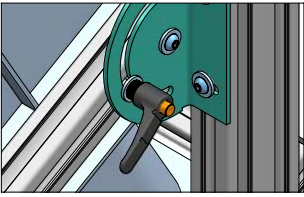

adjustable handles
D - handles

adjustable handle L52/M6x16
Part Number: 380.71

material: technopolymer

adjustable handle L72/M8x16
Part Number: 380.73

material: technopolymer

D - handle 110-6
Part Number: 382.16

material: technopolymer

D - handle 140-8
Part Number: 382.14

material: technopolymer

D - handle 105-4
Part Number: 382.12

material: stainless steel
suitable for solid panels