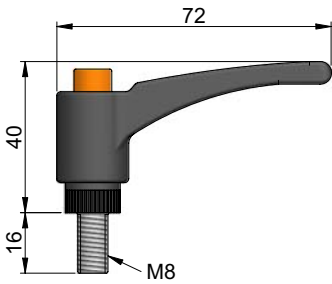

adjustable handles
D - handles

adjustable handle L52/M6x16
Part Number: 380.71

material: technopolymer

adjustable handle L72/M8x16
Part Number: 380.73

material: technopolymer

D - handle 110-6
Part Number: 382.16

material: technopolymer

D - handle 140-8
Part Number: 382.14

material: technopolymer

D - handle 105-4
Part Number: 382.12

material: stainless steel
suitable for solid panels