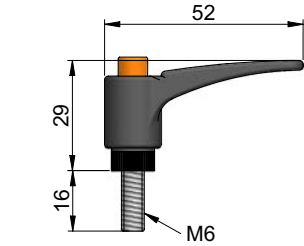

adjustable handles
D - handles

adjustable handle L52/M6x16
Part Number: 380.71

material: technopolymer

adjustable handle L72/M8x16
Part Number: 380.73

material: technopolymer

D - handle 110-6
Part Number: 382.16

material: technopolymer

D - handle 140-8
Part Number: 382.14

material: technopolymer

D - handle 105-4
Part Number: 382.12

material: stainless steel
suitable for solid panels