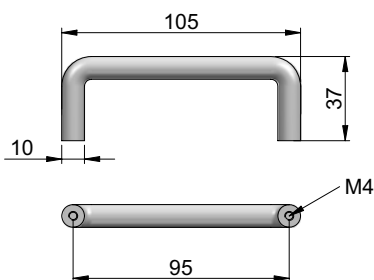

adjustable handles
D - handles

adjustable handle L52/M6x16
Part Number: 380.71

material: technopolymer

adjustable handle L72/M8x16
Part Number: 380.73

material: technopolymer

D - handle 110-6
Part Number: 382.16

material: technopolymer

D - handle 140-8
Part Number: 382.14

material: technopolymer

D - handle 105-4
Part Number: 382.12

material: stainless steel
suitable for solid panels