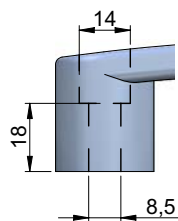

adjustable handles
D - handles

adjustable handle L52/M6x16
Part Number: 380.71

material: technopolymer

adjustable handle L72/M8x16
Part Number: 380.73

material: technopolymer

D - handle 110-6
Part Number: 382.16

material: technopolymer

D - handle 140-8
Part Number: 382.14

material: technopolymer

D - handle 105-4
Part Number: 382.12

material: stainless steel
suitable for solid panels