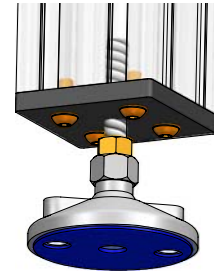

adjustable feet

foot Ø90xM12
Part Number: 560.90

swivel range: 20 deg.
max. load: 500kg

foot Ø90xM12
with mounting holes
Part Number: 560.92

swivel range: 20 deg.
max. load: 500kg

foot Ø60xM12
Part Number: 560.60

swivel range: 20 deg.
max. load: 400kg

foot Ø60xM12
with mounting holes
Part Number: 560.62

swivel range: 20 deg.
max. load: 400kg

foot Ø40xM10
Part Number: 560.40

foot Ø40xM8
Part Number: 560.43

swivel range: 20 deg.
max. load: 250kg

foot Ø40 with mounting holes

foot Ø40xM10
Part Number: 560.44

foot Ø40xM8
Part Number: 560.46

swivel range: 20 deg.
max. load: 250kg