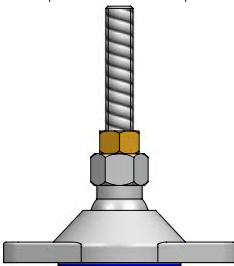

adjustable feet

foot Ø90xM12
Part Number: 560.90

swivel range: 20 deg.
max. load: 500kg

foot Ø90xM12
with mounting holes
Part Number: 560.92

swivel range: 20 deg.
max. load: 500kg

foot Ø60xM12
Part Number: 560.60

swivel range: 20 deg.
max. load: 400kg

foot Ø60xM12
with mounting holes
Part Number: 560.62

swivel range: 20 deg.
max. load: 400kg

foot Ø40xM10
Part Number: 560.40

foot Ø40xM8
Part Number: 560.43

swivel range: 20 deg.
max. load: 250kg

foot Ø40 with mounting holes

foot Ø40xM10
Part Number: 560.44

foot Ø40xM8
Part Number: 560.46

swivel range: 20 deg.
max. load: 250kg