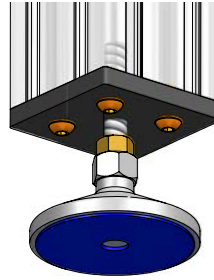

adjustable feet

foot Ø90xM12
Part Number: 560.90

swivel range: 20 deg.
max. load: 500kg

foot Ø90xM12
with mounting holes
Part Number: 560.92

swivel range: 20 deg.
max. load: 500kg

foot Ø60xM12
Part Number: 560.60

swivel range: 20 deg.
max. load: 400kg

foot Ø60xM12
with mounting holes
Part Number: 560.62

swivel range: 20 deg.
max. load: 400kg

foot Ø40xM10
Part Number: 560.40

foot Ø40xM8
Part Number: 560.43

swivel range: 20 deg.
max. load: 250kg

foot Ø40 with mounting holes

foot Ø40xM10
Part Number: 560.44

foot Ø40xM8
Part Number: 560.46

swivel range: 20 deg.
max. load: 250kg