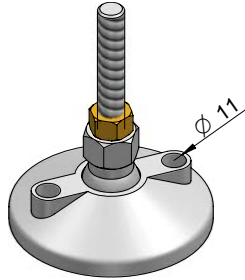

adjustable feet

foot Ø90xM12
Part Number: 560.90

swivel range: 20 deg.
max. load: 500kg

foot Ø90xM12
with mounting holes
Part Number: 560.92

swivel range: 20 deg.
max. load: 500kg

foot Ø60xM12
Part Number: 560.60

swivel range: 20 deg.
max. load: 400kg

foot Ø60xM12
with mounting holes
Part Number: 560.62

swivel range: 20 deg.
max. load: 400kg

foot Ø40xM10
Part Number: 560.40

foot Ø40xM8
Part Number: 560.43

swivel range: 20 deg.
max. load: 250kg

foot Ø40 with mounting holes

foot Ø40xM10
Part Number: 560.44

foot Ø40xM8
Part Number: 560.46

swivel range: 20 deg.
max. load: 250kg