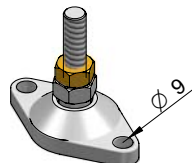

adjustable feet

foot Ø90xM12
Part Number: 560.90

swivel range: 20 deg.
max. load: 500kg

foot Ø90xM12
with mounting holes
Part Number: 560.92

swivel range: 20 deg.
max. load: 500kg

foot Ø60xM12
Part Number: 560.60

swivel range: 20 deg.
max. load: 400kg

foot Ø60xM12
with mounting holes
Part Number: 560.62

swivel range: 20 deg.
max. load: 400kg

foot Ø40xM10
Part Number: 560.40

foot Ø40xM8
Part Number: 560.43

swivel range: 20 deg.
max. load: 250kg

foot Ø40 with mounting holes

foot Ø40xM10
Part Number: 560.44

foot Ø40xM8
Part Number: 560.46

swivel range: 20 deg.
max. load: 250kg