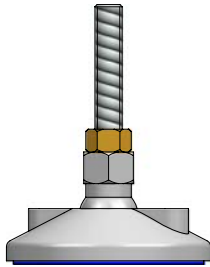

adjustable feet

foot Ø90xM12
Part Number: 560.90

swivel range: 20 deg.
max. load: 500kg

foot Ø90xM12
with mounting holes
Part Number: 560.92

swivel range: 20 deg.
max. load: 500kg

foot Ø60xM12
Part Number: 560.60

swivel range: 20 deg.
max. load: 400kg

foot Ø60xM12
with mounting holes
Part Number: 560.62

swivel range: 20 deg.
max. load: 400kg

foot Ø40xM10
Part Number: 560.40

foot Ø40xM8
Part Number: 560.43

swivel range: 20 deg.
max. load: 250kg

foot Ø40 with mounting holes

foot Ø40xM10
Part Number: 560.44

foot Ø40xM8
Part Number: 560.46

swivel range: 20 deg.
max. load: 250kg