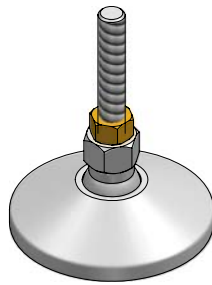

adjustable feet

foot Ø90xM12
Part Number: 560.90

swivel range: 20 deg.
max. load: 500kg

foot Ø90xM12
with mounting holes
Part Number: 560.92

swivel range: 20 deg.
max. load: 500kg

foot Ø60xM12
Part Number: 560.60

swivel range: 20 deg.
max. load: 400kg

foot Ø60xM12
with mounting holes
Part Number: 560.62

swivel range: 20 deg.
max. load: 400kg

foot Ø40xM10
Part Number: 560.40

foot Ø40xM8
Part Number: 560.43

swivel range: 20 deg.
max. load: 250kg

foot Ø40 with mounting holes

foot Ø40xM10
Part Number: 560.44

foot Ø40xM8
Part Number: 560.46

swivel range: 20 deg.
max. load: 250kg