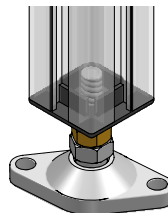

adjustable feet

foot Ø90xM12
Part Number: 560.90

swivel range: 20 deg.
max. load: 500kg

foot Ø90xM12
with mounting holes
Part Number: 560.92

swivel range: 20 deg.
max. load: 500kg

foot Ø60xM12
Part Number: 560.60

swivel range: 20 deg.
max. load: 400kg

foot Ø60xM12
with mounting holes
Part Number: 560.62

swivel range: 20 deg.
max. load: 400kg

foot Ø40xM10
Part Number: 560.40

foot Ø40xM8
Part Number: 560.43

swivel range: 20 deg.
max. load: 250kg

foot Ø40 with mounting holes

foot Ø40xM10
Part Number: 560.44

foot Ø40xM8
Part Number: 560.46

swivel range: 20 deg.
max. load: 250kg