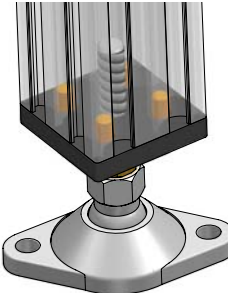

adjustable feet

foot Ø90xM12
Part Number: 560.90

swivel range: 20 deg.
max. load: 500kg

foot Ø90xM12
with mounting holes
Part Number: 560.92

swivel range: 20 deg.
max. load: 500kg

foot Ø60xM12
Part Number: 560.60

swivel range: 20 deg.
max. load: 400kg

foot Ø60xM12
with mounting holes
Part Number: 560.62

swivel range: 20 deg.
max. load: 400kg

foot Ø40xM10
Part Number: 560.40

foot Ø40xM8
Part Number: 560.43

swivel range: 20 deg.
max. load: 250kg

foot Ø40 with mounting holes

foot Ø40xM10
Part Number: 560.44

foot Ø40xM8
Part Number: 560.46

swivel range: 20 deg.
max. load: 250kg