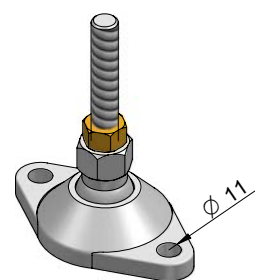

adjustable feet

foot Ø90xM12
Part Number: 560.90

swivel range: 20 deg.
max. load: 500kg

foot Ø90xM12
with mounting holes
Part Number: 560.92

swivel range: 20 deg.
max. load: 500kg

foot Ø60xM12
Part Number: 560.60

swivel range: 20 deg.
max. load: 400kg

foot Ø60xM12
with mounting holes
Part Number: 560.62

swivel range: 20 deg.
max. load: 400kg

foot Ø40xM10
Part Number: 560.40

foot Ø40xM8
Part Number: 560.43

swivel range: 20 deg.
max. load: 250kg

foot Ø40 with mounting holes

foot Ø40xM10
Part Number: 560.44

foot Ø40xM8
Part Number: 560.46

swivel range: 20 deg.
max. load: 250kg