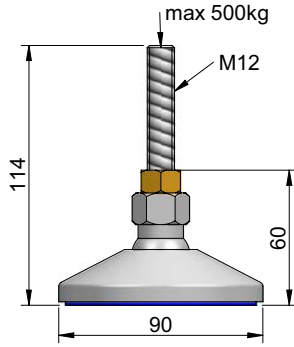

adjustable feet

foot Ø90xM12
Part Number: 560.90

swivel range: 20 deg.
max. load: 500kg

foot Ø90xM12
with mounting holes
Part Number: 560.92

swivel range: 20 deg.
max. load: 500kg

foot Ø60xM12
Part Number: 560.60

swivel range: 20 deg.
max. load: 400kg

foot Ø60xM12
with mounting holes
Part Number: 560.62

swivel range: 20 deg.
max. load: 400kg

foot Ø40xM10
Part Number: 560.40

foot Ø40xM8
Part Number: 560.43

swivel range: 20 deg.
max. load: 250kg

foot Ø40 with mounting holes

foot Ø40xM10
Part Number: 560.44

foot Ø40xM8
Part Number: 560.46

swivel range: 20 deg.
max. load: 250kg