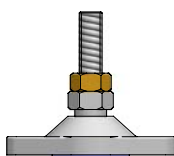

adjustable feet

foot Ø90xM12
Part Number: 560.90

swivel range: 20 deg.
max. load: 500kg

foot Ø90xM12
with mounting holes
Part Number: 560.92

swivel range: 20 deg.
max. load: 500kg

foot Ø60xM12
Part Number: 560.60

swivel range: 20 deg.
max. load: 400kg

foot Ø60xM12
with mounting holes
Part Number: 560.62

swivel range: 20 deg.
max. load: 400kg

foot Ø40xM10
Part Number: 560.40

foot Ø40xM8
Part Number: 560.43

swivel range: 20 deg.
max. load: 250kg

foot Ø40 with mounting holes

foot Ø40xM10
Part Number: 560.44

foot Ø40xM8
Part Number: 560.46

swivel range: 20 deg.
max. load: 250kg