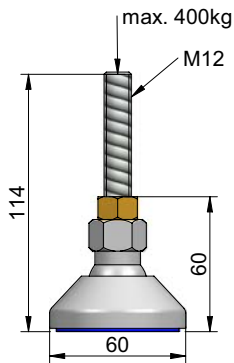

adjustable feet

foot Ø90xM12
Part Number: 560.90

swivel range: 20 deg.
max. load: 500kg

foot Ø90xM12
with mounting holes
Part Number: 560.92

swivel range: 20 deg.
max. load: 500kg

foot Ø60xM12
Part Number: 560.60

swivel range: 20 deg.
max. load: 400kg

foot Ø60xM12
with mounting holes
Part Number: 560.62

swivel range: 20 deg.
max. load: 400kg

foot Ø40xM10
Part Number: 560.40

foot Ø40xM8
Part Number: 560.43

swivel range: 20 deg.
max. load: 250kg

foot Ø40 with mounting holes

foot Ø40xM10
Part Number: 560.44

foot Ø40xM8
Part Number: 560.46

swivel range: 20 deg.
max. load: 250kg