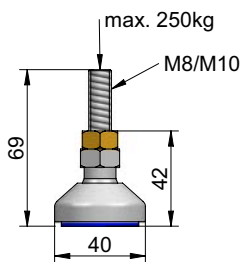

adjustable feet

foot Ø90xM12
Part Number: 560.90

swivel range: 20 deg.
max. load: 500kg

foot Ø90xM12
with mounting holes
Part Number: 560.92

swivel range: 20 deg.
max. load: 500kg

foot Ø60xM12
Part Number: 560.60

swivel range: 20 deg.
max. load: 400kg

foot Ø60xM12
with mounting holes
Part Number: 560.62

swivel range: 20 deg.
max. load: 400kg

foot Ø40xM10
Part Number: 560.40

foot Ø40xM8
Part Number: 560.43

swivel range: 20 deg.
max. load: 250kg

foot Ø40 with mounting holes

foot Ø40xM10
Part Number: 560.44

foot Ø40xM8
Part Number: 560.46

swivel range: 20 deg.
max. load: 250kg