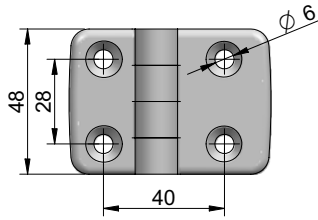

nylon hinges  
for 30 and 40 series profiles

**hinge 30/30**  
**Part Number 388.33**

non-detachable hinge  
to suit 30 series profiles  
Material: nylon black

**hinge 30/40**  
**Part Number 388.34**

non-detachable hinge  
to suit 30 and 40 series profiles  
Material: nylon black

**hinge 40/40**  
**Part Number 388.44**

non-detachable hinge  
to suit 40 series profiles  
Material: nylon black

installation hints

M6x12 c/sunk screw for 30 series profiles  
M6x16 c/sunk screws for 40 series profiles