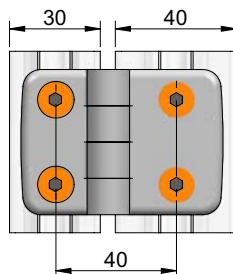

nylon hinges  
for 30 and 40 series profiles

**hinge 30/30**  
**Part Number 388.33**

non-detachable hinge  
to suit 30 series profiles  
Material: nylon black

**hinge 30/40**  
**Part Number 388.34**

non-detachable hinge  
to suit 30 and 40 series profiles  
Material: nylon black

**hinge 40/40**  
**Part Number 388.44**

non-detachable hinge  
to suit 40 series profiles  
Material: nylon black

installation hints

M6x12 c/sunk screw for 30 series profiles  
M6x16 c/sunk screws for 40 series profiles