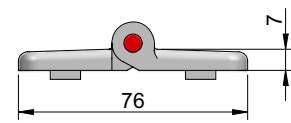

nylon hinges  
for 30 and 40 series profiles

**hinge 30/30**  
**Part Number 388.33**

non-detachable hinge  
to suit 30 series profiles  
Material: nylon black

**hinge 30/40**  
**Part Number 388.34**

non-detachable hinge  
to suit 30 and 40 series profiles  
Material: nylon black

**hinge 40/40**  
**Part Number 388.44**

non-detachable hinge  
to suit 40 series profiles  
Material: nylon black

installation hints

M6x12 c/sunk screw for 30 series profiles  
M6x16 c/sunk screws for 40 series profiles