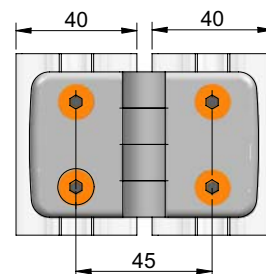

nylon hinges  
for 30 and 40 series profiles

**hinge 30/30**  
**Part Number 388.33**

non-detachable hinge  
to suit 30 series profiles  
Material: nylon black

**hinge 30/40**  
**Part Number 388.34**

non-detachable hinge  
to suit 30 and 40 series profiles  
Material: nylon black

**hinge 40/40**  
**Part Number 388.44**

non-detachable hinge  
to suit 40 series profiles  
Material: nylon black

installation hints

M6x12 c/sunk screw for 30 series profiles  
M6x16 c/sunk screws for 40 series profiles