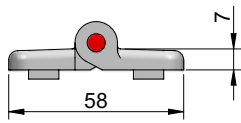

nylon hinges  
for 30 and 40 series profiles

**hinge 30/30**  
**Part Number 388.33**

non-detachable hinge  
to suit 30 series profiles  
Material: nylon black

**hinge 30/40**  
**Part Number 388.34**

non-detachable hinge  
to suit 30 and 40 series profiles  
Material: nylon black

**hinge 40/40**  
**Part Number 388.44**

non-detachable hinge  
to suit 40 series profiles  
Material: nylon black

installation hints

M6x12 c/sunk screw for 30 series profiles  
M6x16 c/sunk screws for 40 series profiles