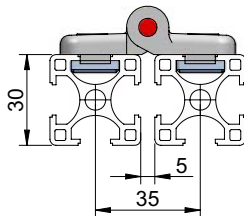

nylon hinges  
for 30 and 40 series profiles

**hinge 30/30**  
**Part Number 388.33**

non-detachable hinge  
to suit 30 series profiles  
Material: nylon black

**hinge 30/40**  
**Part Number 388.34**

non-detachable hinge  
to suit 30 and 40 series profiles  
Material: nylon black

**hinge 40/40**  
**Part Number 388.44**

non-detachable hinge  
to suit 40 series profiles  
Material: nylon black

installation hints

M6x12 c/sunk screw for 30 series profiles  
M6x16 c/sunk screws for 40 series profiles