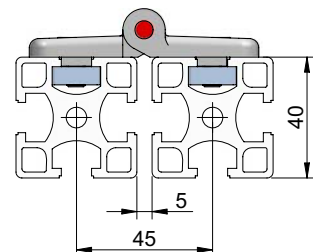

nylon hinges  
for 30 and 40 series profiles

**hinge 30/30**  
**Part Number 388.33**

non-detachable hinge  
to suit 30 series profiles  
Material: nylon black

**hinge 30/40**  
**Part Number 388.34**

non-detachable hinge  
to suit 30 and 40 series profiles  
Material: nylon black

**hinge 40/40**  
**Part Number 388.44**

non-detachable hinge  
to suit 40 series profiles  
Material: nylon black

installation hints

M6x12 c/sunk screw for 30 series profiles  
M6x16 c/sunk screws for 40 series profiles