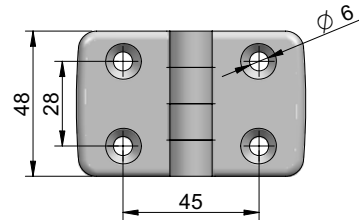

nylon hinges  
for 30 and 40 series profiles

**hinge 30/30**  
**Part Number 388.33**

non-detachable hinge  
to suit 30 series profiles  
Material: nylon black

**hinge 30/40**  
**Part Number 388.34**

non-detachable hinge  
to suit 30 and 40 series profiles  
Material: nylon black

**hinge 40/40**  
**Part Number 388.44**

non-detachable hinge  
to suit 40 series profiles  
Material: nylon black

installation hints

M6x12 c/sunk screw for 30 series profiles  
M6x16 c/sunk screws for 40 series profiles