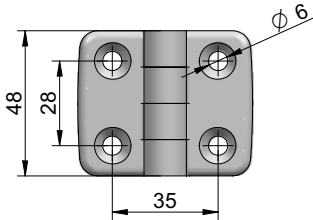

nylon hinges  
for 30 and 40 series profiles

**hinge 30/30**  
**Part Number 388.33**

non-detachable hinge  
to suit 30 series profiles  
Material: nylon black

**hinge 30/40**  
**Part Number 388.34**

non-detachable hinge  
to suit 30 and 40 series profiles  
Material: nylon black

**hinge 40/40**  
**Part Number 388.44**

non-detachable hinge  
to suit 40 series profiles  
Material: nylon black

installation hints

M6x12 c/sunk screw for 30 series profiles  
M6x16 c/sunk screws for 40 series profiles