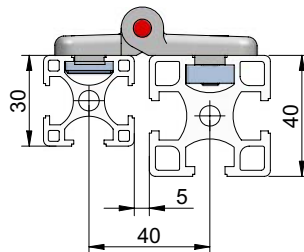

nylon hinges  
for 30 and 40 series profiles

**hinge 30/30**  
**Part Number 388.33**

non-detachable hinge  
to suit 30 series profiles  
Material: nylon black

**hinge 30/40**  
**Part Number 388.34**

non-detachable hinge  
to suit 30 and 40 series profiles  
Material: nylon black

**hinge 40/40**  
**Part Number 388.44**

non-detachable hinge  
to suit 40 series profiles  
Material: nylon black

installation hints

M6x12 c/sunk screw for 30 series profiles  
M6x16 c/sunk screws for 40 series profiles