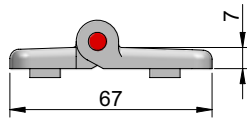

nylon hinges  
for 30 and 40 series profiles

**hinge 30/30**  
**Part Number 388.33**

non-detachable hinge  
to suit 30 series profiles  
Material: nylon black

**hinge 30/40**  
**Part Number 388.34**

non-detachable hinge  
to suit 30 and 40 series profiles  
Material: nylon black

**hinge 40/40**  
**Part Number 388.44**

non-detachable hinge  
to suit 40 series profiles  
Material: nylon black

installation hints

M6x12 c/sunk screw for 30 series profiles  
M6x16 c/sunk screws for 40 series profiles