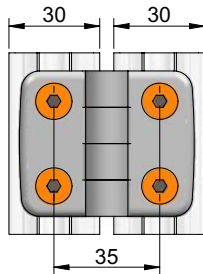

nylon hinges  
for 30 and 40 series profiles

**hinge 30/30**  
**Part Number 388.33**

non-detachable hinge  
to suit 30 series profiles  
Material: nylon black

**hinge 30/40**  
**Part Number 388.34**

non-detachable hinge  
to suit 30 and 40 series profiles  
Material: nylon black

**hinge 40/40**  
**Part Number 388.44**

non-detachable hinge  
to suit 40 series profiles  
Material: nylon black

installation hints

M6x12 c/sunk screw for 30 series profiles  
M6x16 c/sunk screws for 40 series profiles